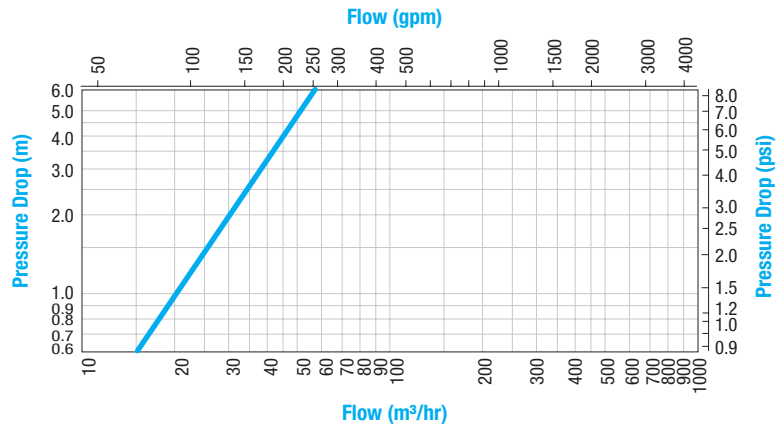

Jain Super Flow L Filter

Model 20C