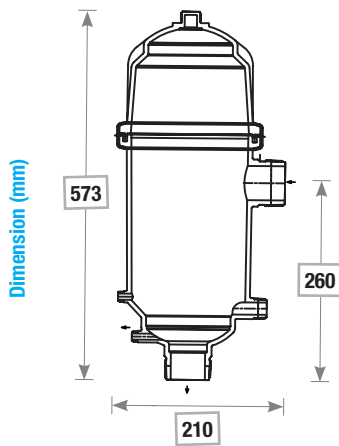

Jain Super Flow L Filter

Model 20C

Model 20A

Model 25C