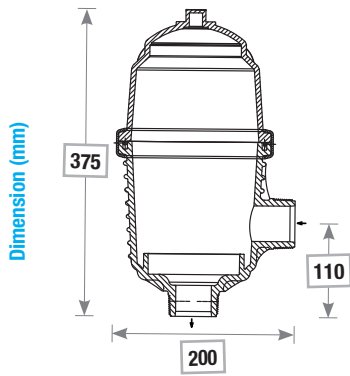

Jain Super Flow L Filter

Model 20C