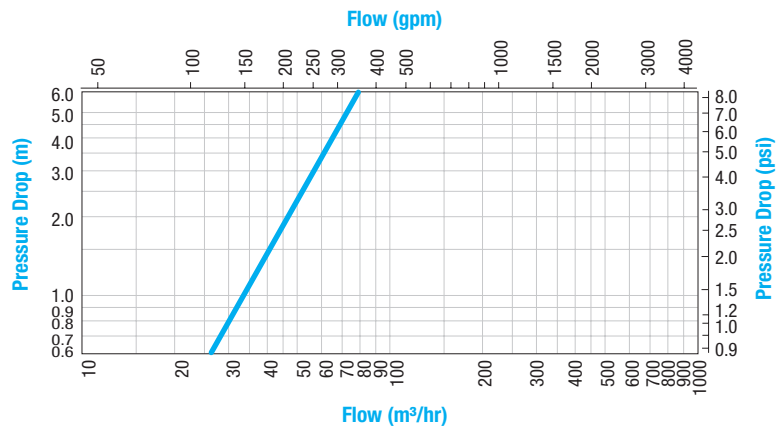

Jain Super Flow L Filter

Model 20C

Model 20A

Model 25C