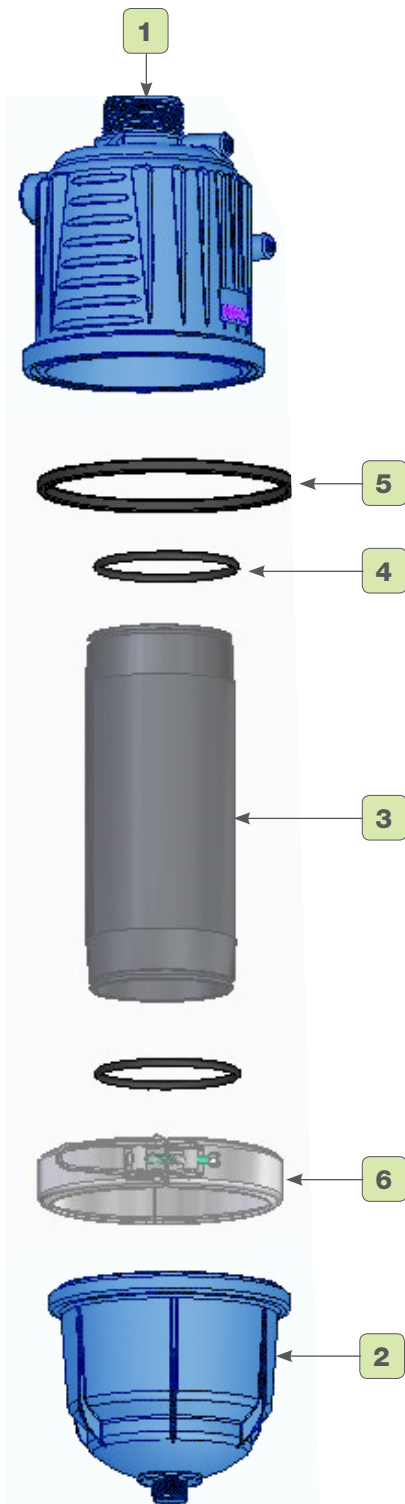

Jain Super Flow L Filter

Spare Part Guide

Jain Super Flow Plus T Filter

Part No.	Description	Code		
		20C	20A	25C
1	Filter Body BSPT	BJPSF2BN	BJPSF2B	BJPSF25BN
	Filter Body NPT	BJPSF2BNN	BJPSF2N	BJPSF25BNN
	Filter Body Grooved	BJPSF2VW	BJPSF2VW	BJPSF25VWN
2	Filter Cap	SCFC25P	SCFC25P	SCFC25PN
3	Filter Element	SCFE20PE	SCFE40PN	SCFE40PN
4	Element "O" Ring	SFE025E	SFE025E	SFE025E
5	Body "O" Ring	SFSR25E	SFSR25E	SFSR25E
6	Clamp	SFC25E	SFC25E	SFC25E