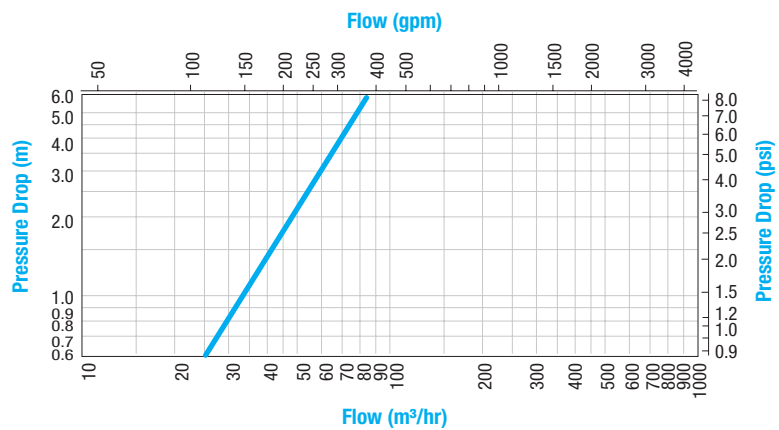

Jain Super Flow L Filter

Model 20C

Model 20A

Model 25C