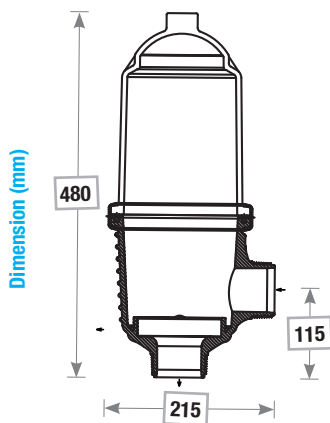

Jain Super Flow L Filter

Model 20C

Model 20A

Model 25C